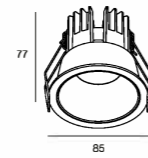

OPTIONS

1	Non-DIM
2	TRIAC
3	0/1-10V
4	DALI
5	BLE
6	ZIGBEE

01177A01000