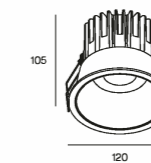

OPTIONS

1	Non-DIM
2	TRIAC
3	0/1-10V
4	DALI
5	BLE
6	ZIGBEE

01177A03000

COLOUR | WH+GD ☐ BK+GD ☐ WH+CR ☒ BK+CR ☐ WH+GB ☒ BK+GB ☐ WH+SLV ☐ BK+SLV ☐ WH+SB ☒ BK+SB ☐ BK ☒ WH ☐ MATERIAL | ☒ AL