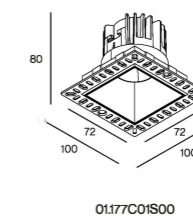

RAY **NEW**

COLOUR | BK ■ WH □ | MATERIAL | AL