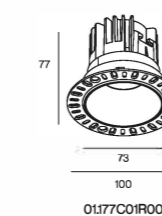

RAY **NEW**

COLOUR | BK ■ WH □ | MATERIAL | AL