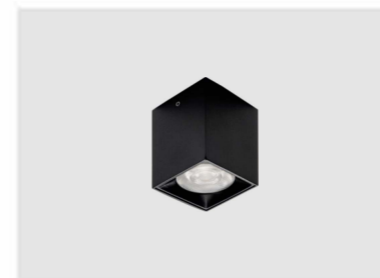

# CUBE NEW

An exquisite ceiling light  
 Adopt DOB technology  
 No need driver  
 230VAC input

## CUBE

03.204B01000

Power	4W/5W
Beamangle	39°/49°
Color temperature	2700K/3000K/3500K/4000K
Light efficiency	53lm/W
Color rendering index	≥90
Operating temperature	-25°C - 50°C
Rated life hours	35,000-50,000h LM80
LED chip	DOB

## CUBE

03.204B02000

Power	10W
Beamangle	40°/48°
Color temperature	2700K/3000K/3500K/4000K
Light efficiency	60lm/W
Color rendering index	≥90
Operating temperature	-25°C - 50°C
Rated life hours	35,000-50,000h LM80
LED chip	DOB