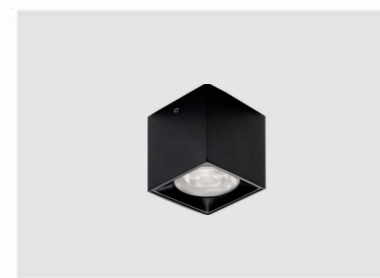

# CUBE NEW

An exquisite ceiling light  
 Adopt DOB technology  
 No need driver  
 230VAC input

## CUBE

03.204B01000

Power	4W/5W
Beamangle	39°/49°
Color temperature	2700K/3000K/3500K/4000K
Light efficiency	53lm/W
Color rendering index	≥90
Operating temperature	-25°C - 50°C
Rated life hours	35,000-50,000h LM80
LED chip	DOB

## CUBE

03.204B02000

Power	10W
Beamangle	40°/48°
Color temperature	2700K/3000K/3500K/4000K
Light efficiency	60lm/W
Color rendering index	≥90
Operating temperature	-25°C - 50°C
Rated life hours	35,000-50,000h LM80
LED chip	DOB