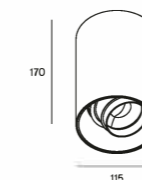

AXES II	03:199A01000
Power	10W
Beam angle	15°/24°/36°/50°
Color temperature	2700K/3000K/3500K/4000K
Light efficiency	74lm/W
Color rendering index	≥90
Operating temperature	-25°C - 50°C
Rated life hours	35,000-50,000h LM80
LED chip	COB

AXES II	03:199A02000
Power	15W/20W
Beam angle	15°/24°/36°/50°
Color temperature	2700K/3000K/3500K/4000K
Light efficiency	88lm/W
Color rendering index	≥90
Operating temperature	-25°C - 50°C
Rated life hours	35,000-50,000h LM80
LED chip	COB

OPTIONS

1	Non-DIM
2	TRIAC
3	0/1-10V
4	DALI

ACCESSORIES

03:199A01000

03:199A02000

COLOUR | BK ■ WH □ | MATERIAL | AL