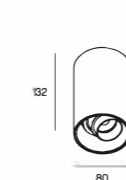

03:199A01000