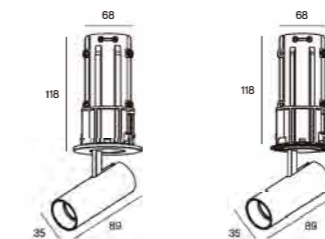

SMART MINI

01215A01000

Power	6W/8W
Beam angle	21°/27°/37°
Color temperature	2700K/3000K/3500K/4000K/2700K-6000K
Light efficiency	74lm/W
Color rendering index	≥90
Operating temperature	-25°C - 50°C
Rated life hours	35,000-50,000h LM80
LED chip	COB

OPTIONS

1	Non-DIM
2	TRIAC
3	0/1-10V
4	DALI
5	BLE
6	ZIGBEE

01215A01000

SMART MINI NEW

Minimalistic looking but multiple functions; Cylinder can be hidden in the ceiling or pulled out for accent illumination; It can be vertically adjustable and rotated horizontally in any direction.