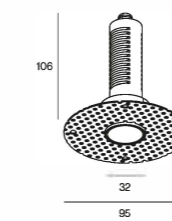

## SOLEN

01.229B01000

Power	7W
Beam angle	17°/25°/33°/40°
Color temperature	2700K/3000K/3500K/4000K
Light efficiency	52lm/W
Color rendering index	≥90
Operating temperature	-25°C - 50°C
Rated life hours	35,000-50,000h LM80
LED chip	SMD

## OPTIONS

1	Non-DIM
---	---------

01.229B01000

COLOUR | BK ■ WH □

MATERIAL | AL