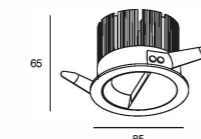

SMILE

SMILE

01:88A01000

Power	8W/10W/12W/15W
Beam angle	wallwasher
Color temperature	2700K/3000K/3500K/4000K
Light efficiency	59lm/W
Color rendering index	≥90
Operating temperature	-25°C - 50°C
Rated life hours	35,000-50,000h LM80
LED chip	COB

OPTIONS

1	Non-DIM
2	TRIAC
3	0/1-10V
4	DALI
5	BLE
6	ZIGBEE

01:88A01000

COLOUR | BK ■ WH □ |

MATERIAL | PC | AL |