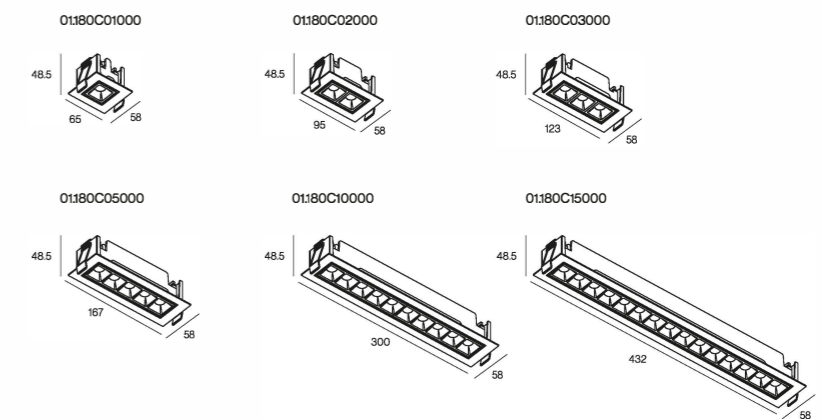

LATTICE ADJUSTABLE		01:180C03000
Power		6W
Beam angle		22°/36°/45°
Color temperature		2700K/3000K/3500K/4000K
Light efficiency		63lm/W
Color rendering index		≥90
Operating temperature		-25°C - 50°C
Rated life hours		35,000-50,000h LM80
LED chip		SMD

LATTICE ADJUSTABLE		01:180C05000
Power		10W
Beam angle		22°/36°/45°
Color temperature		2700K/3000K/3500K/4000K/2700K-6000K
Light efficiency		73lm/W
Color rendering index		≥90
Operating temperature		-25°C - 50°C
Rated life hours		35,000-50,000h LM80
LED chip		SMD

COLOUR | BK ■ WH □ | MATERIAL | AL | ABS+PC |

LATTICE ADJUSTABLE		01:180C10000
Power		20W
Beam angle		22°/36°/45°
Color temperature		2700K/3000K/3500K/4000K/2700K-6000K
Light efficiency		79lm/W
Color rendering index		≥90
Operating temperature		-25°C - 50°C
Rated life hours		35,000-50,000h LM80
LED chip		SMD

LATTICE ADJUSTABLE		01:180C15000
Power		30W
Beam angle		22°/36°/45°
Color temperature		2700K/3000K/3500K/4000K/2700K-6000K
Light efficiency		78lm/W
Color rendering index		≥90
Operating temperature		-25°C - 50°C
Rated life hours		35,000-50,000h LM80
LED chip		SMD

OPTIONS

1	Non-DIM
2	TRIAC
3	0/1-10V
4	DALI
5	BLE
6	ZIGBEE

ACCESSORIES

	FROSTED LENS
	SQUARE SPREAD LENS
	RECTANGLE SPREAD LENS

COLOUR | BK ■ WH □ | MATERIAL | AL | ABS+PC |