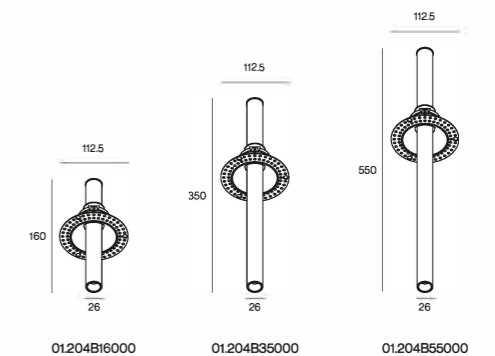

COLOUR | BK ■ WH □

MATERIAL | AL