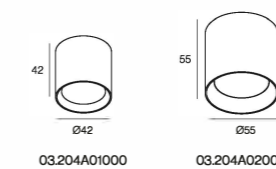

OPTIONS

1	TRIAC

COLOUR | BK ■ WH □ | MATERIAL | AL